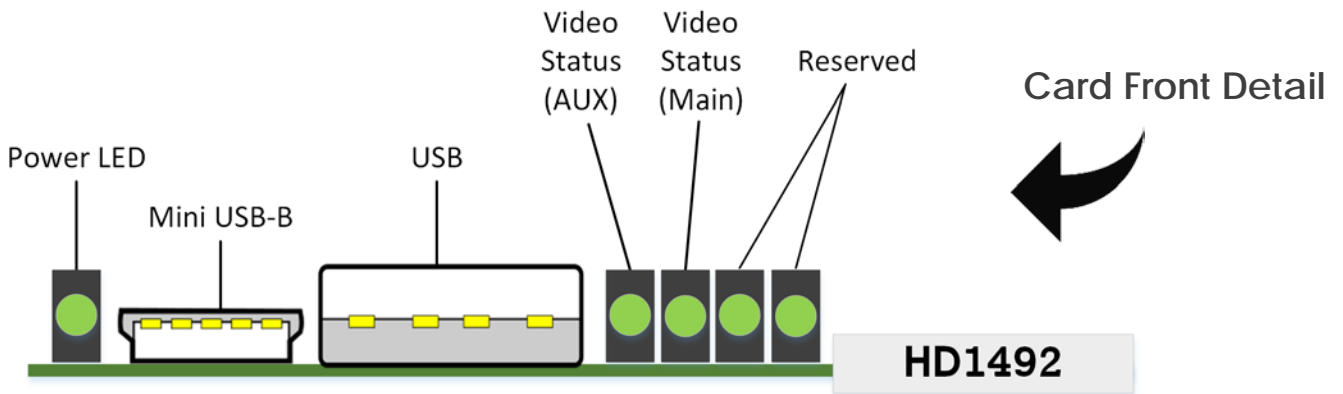

HD1492 iCap™ Encoder Card

Industry-Standard Captioning for the openGear® Platform

Typical Installation Scenario

HD1492 iCap™ Encoder Card

Industry-Standard Captioning for the openGear® Platform

Card Rear Detail