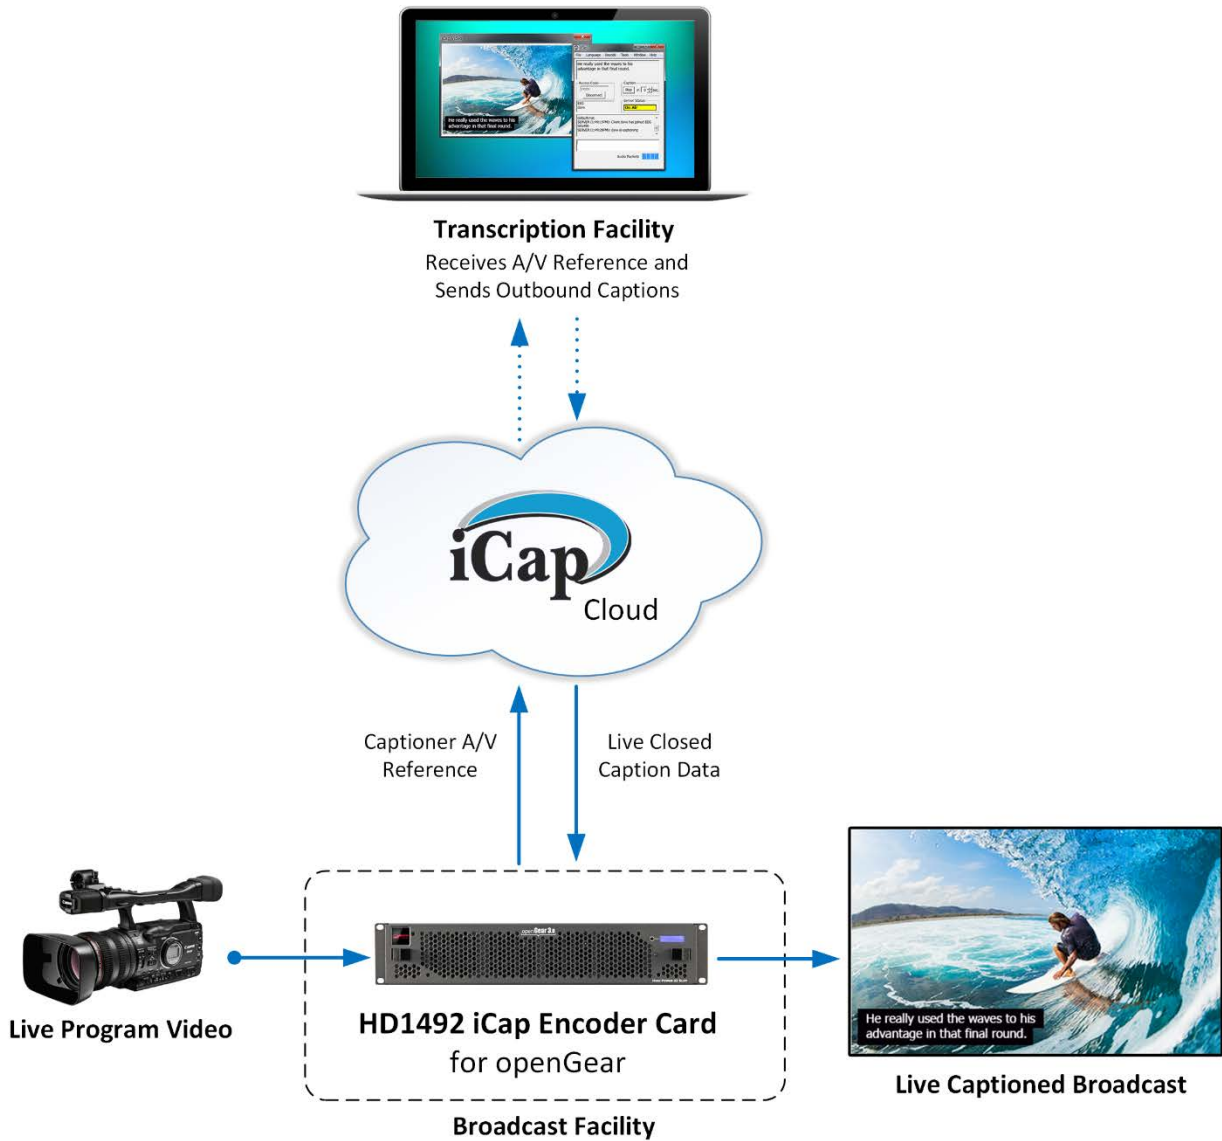

Typical Installation Scenario