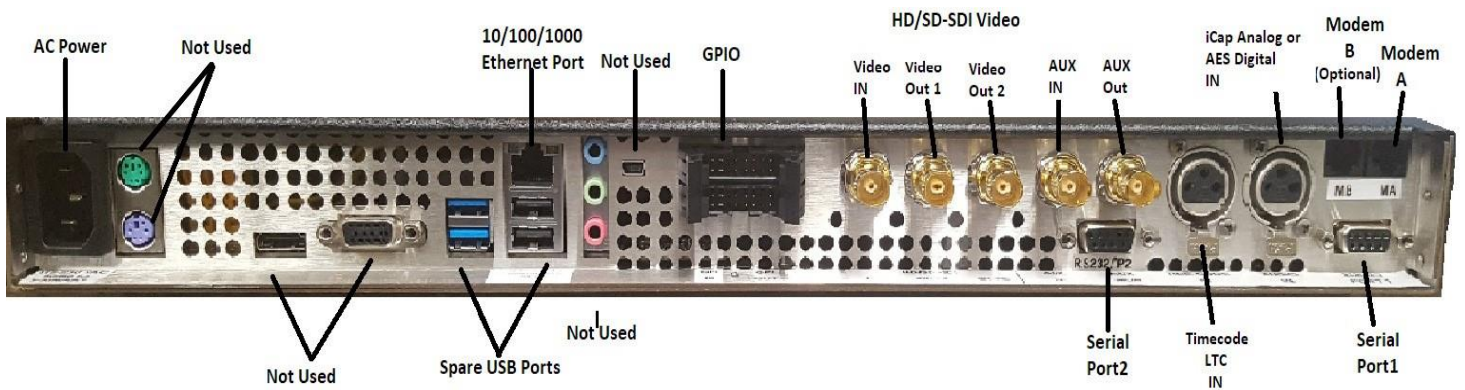

# EEG HD492

## Rear Panel Connection Designations

*not to scale*