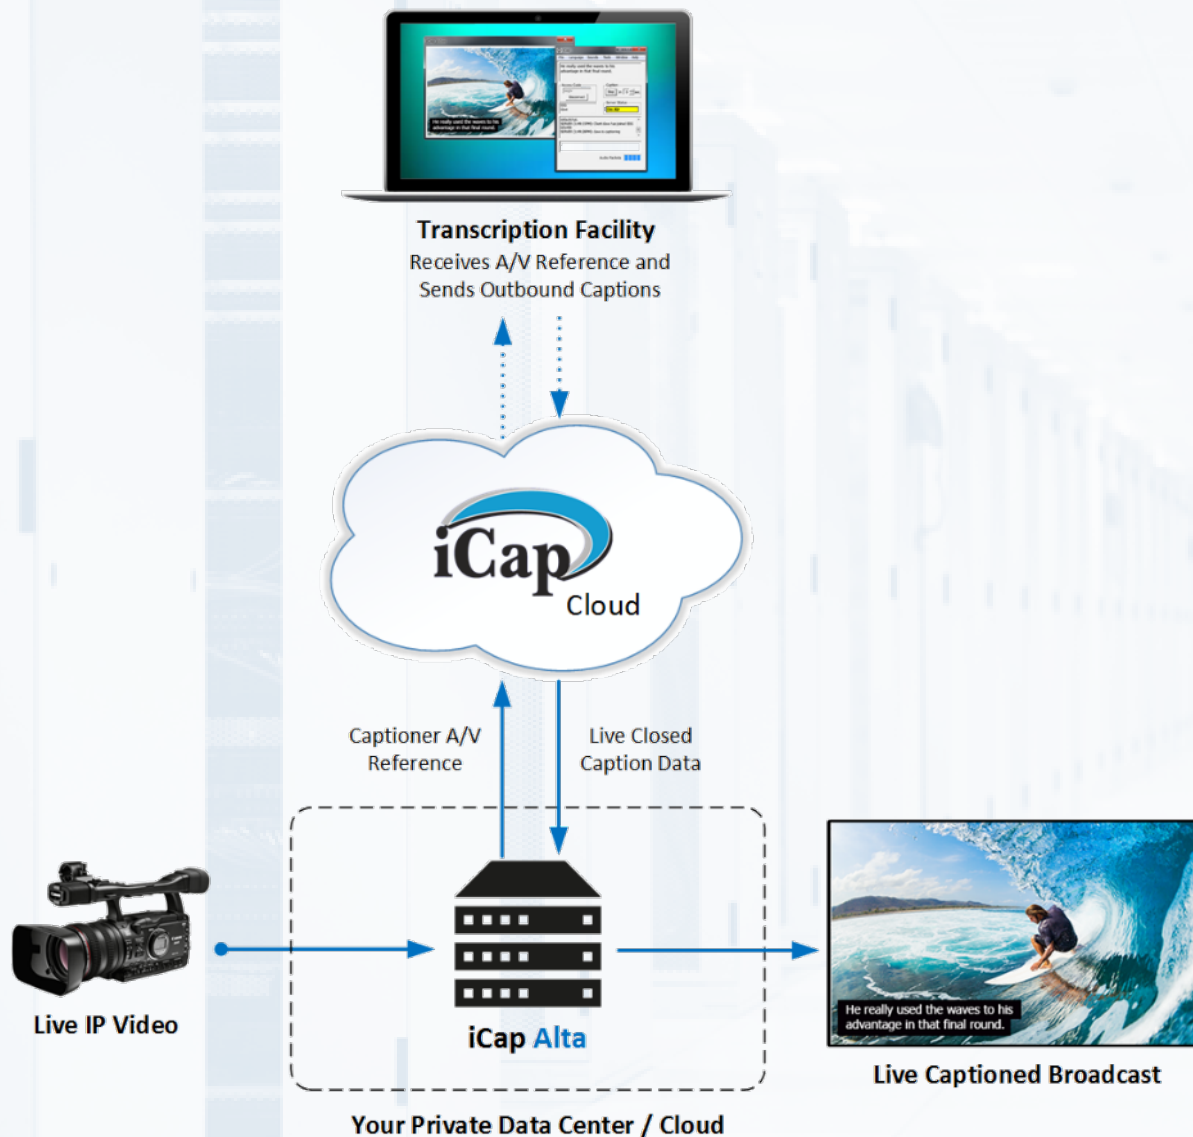

Typical Alta Installation